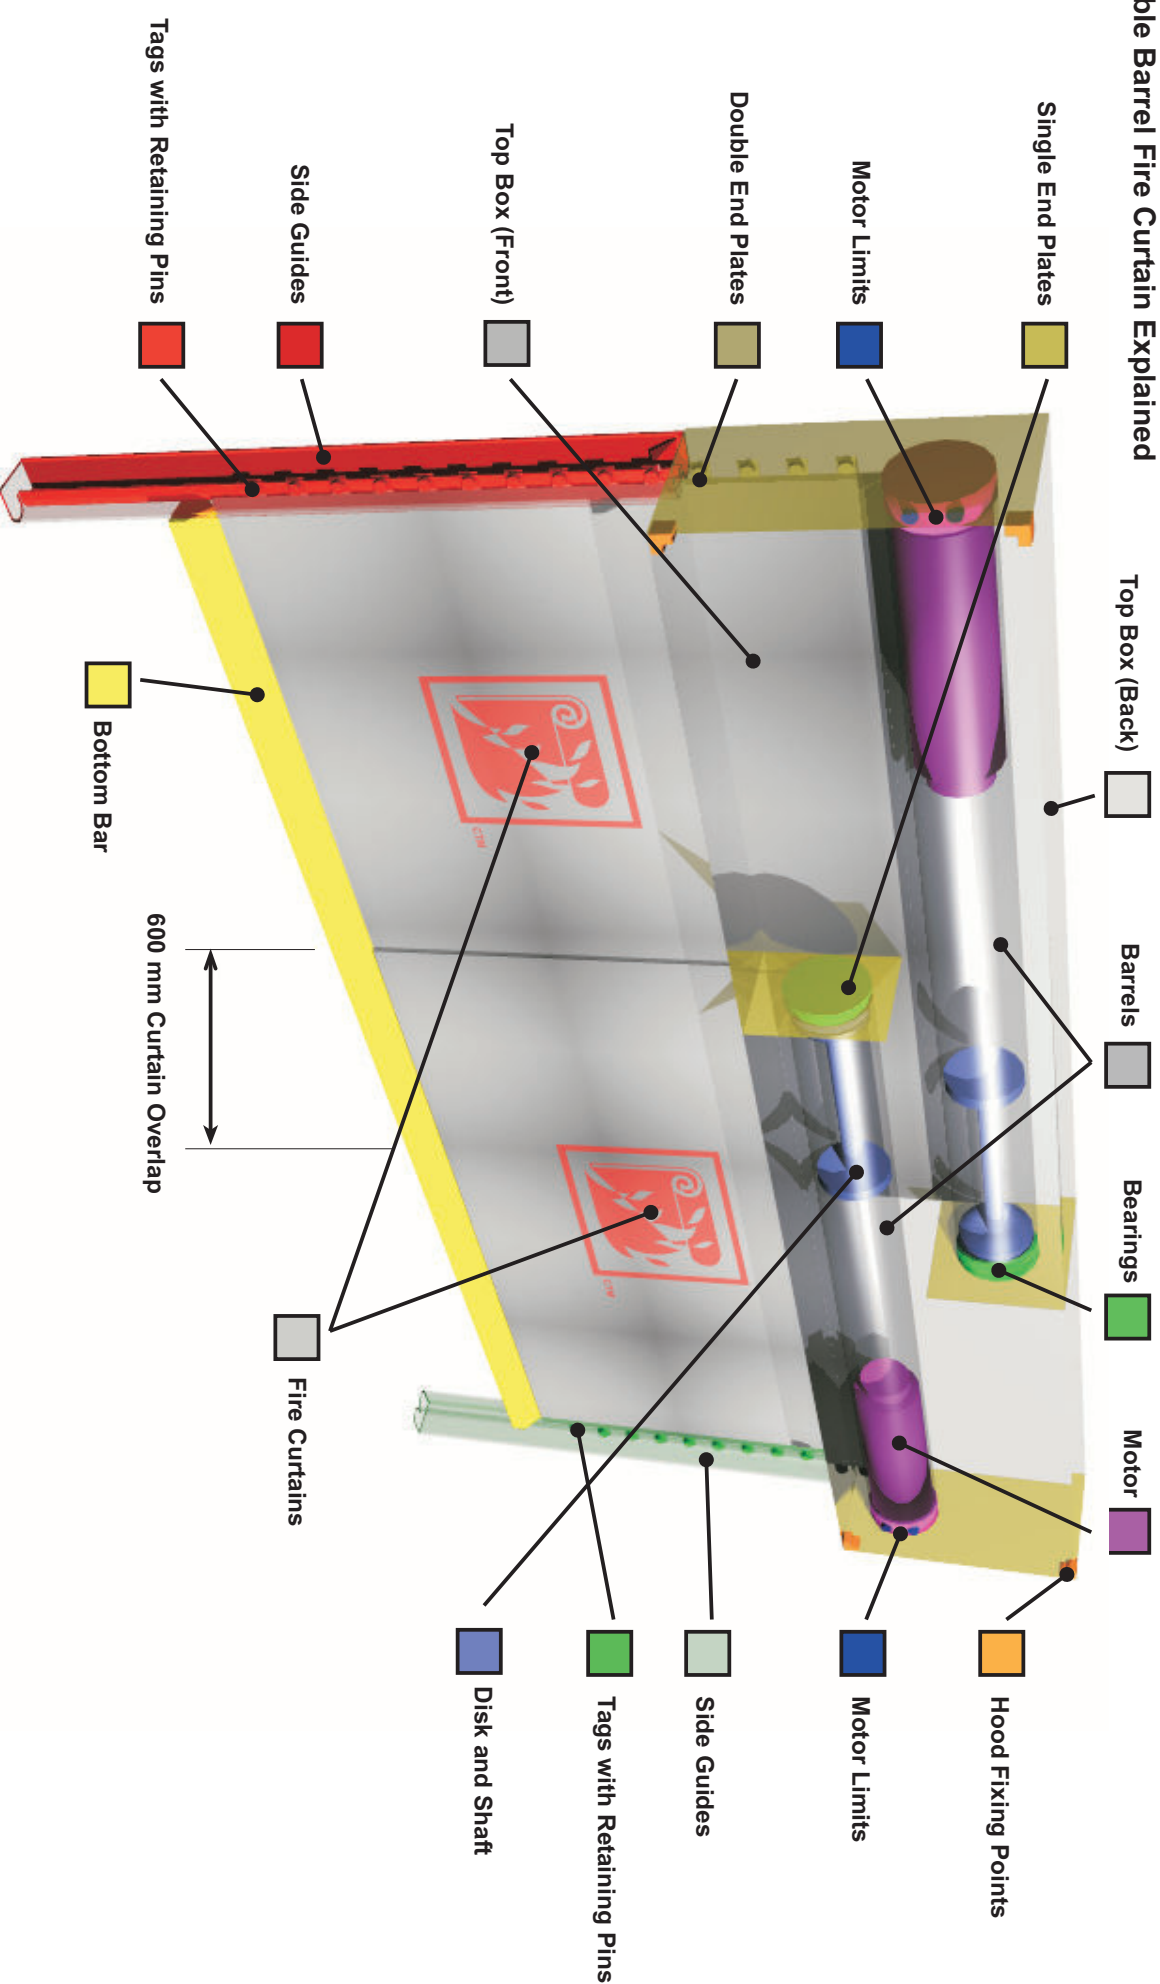

Double Barrel Fire Curtain Explained

 <p>Fire Curtains Ltd Unit 14, St. Marks Works Foundry Lane Leicester Leicestershire LE13WU www.firecurtains.net Tel: +44 (0)116 262 7770 Fax: +44 (0)116 262 8080</p>		Client	Fire Curtains Ltd	
		Date	6th June 2008	
Project Title		Double Barrel Fire Curtain Detailed		
Drawing Details		NOT TO SCALE		
Notes				
Do not scale this drawing Do not derive dimensions from digital media Top bx sizes vary according to height 140mm x x280mm 160mm x x320mm 180mm x x360mm				
Drawing and design © copyright Fire Curtains Ltd				