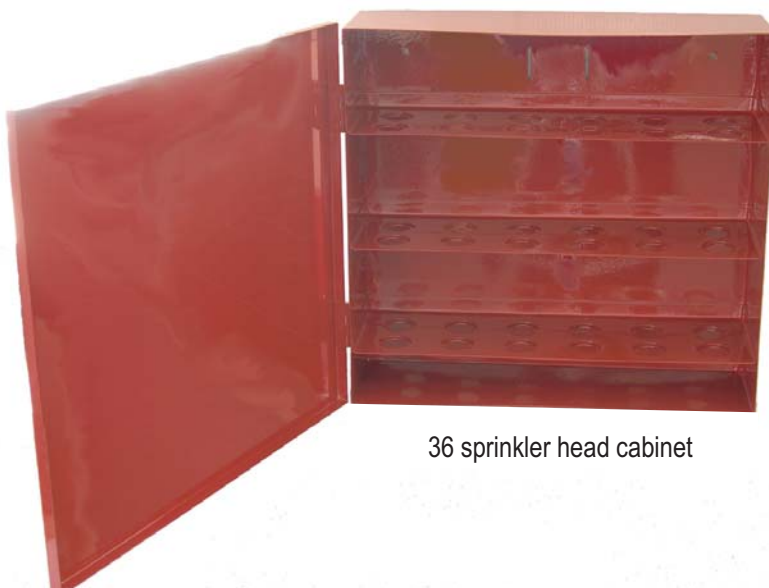

Sprinkler Spares Cabinets

12 sprinkler head cabinet

24 sprinkler head cabinet

36 sprinkler head cabinet

Spares cabinet with fixed shelves that can accommodate sprinkler heads with a maximum height of 90 mm and thread diameter of 22 mm. The cabinet are pre drilled for wall mounting. Available in three sizes.

Cabinet Dimensions

Type	Wide mm	Height mm	Depth mm
12 Head Sprinkler Spares Cabinet	362	134	101
24 Head Sprinkler Spares Cabinet	362	215	101
36 Head Sprinkler Spares Cabinet	362	298	101

Material Specifications

Item	Material
Cabinet & Door	20 swg steel
Colour	Red RAL 3002