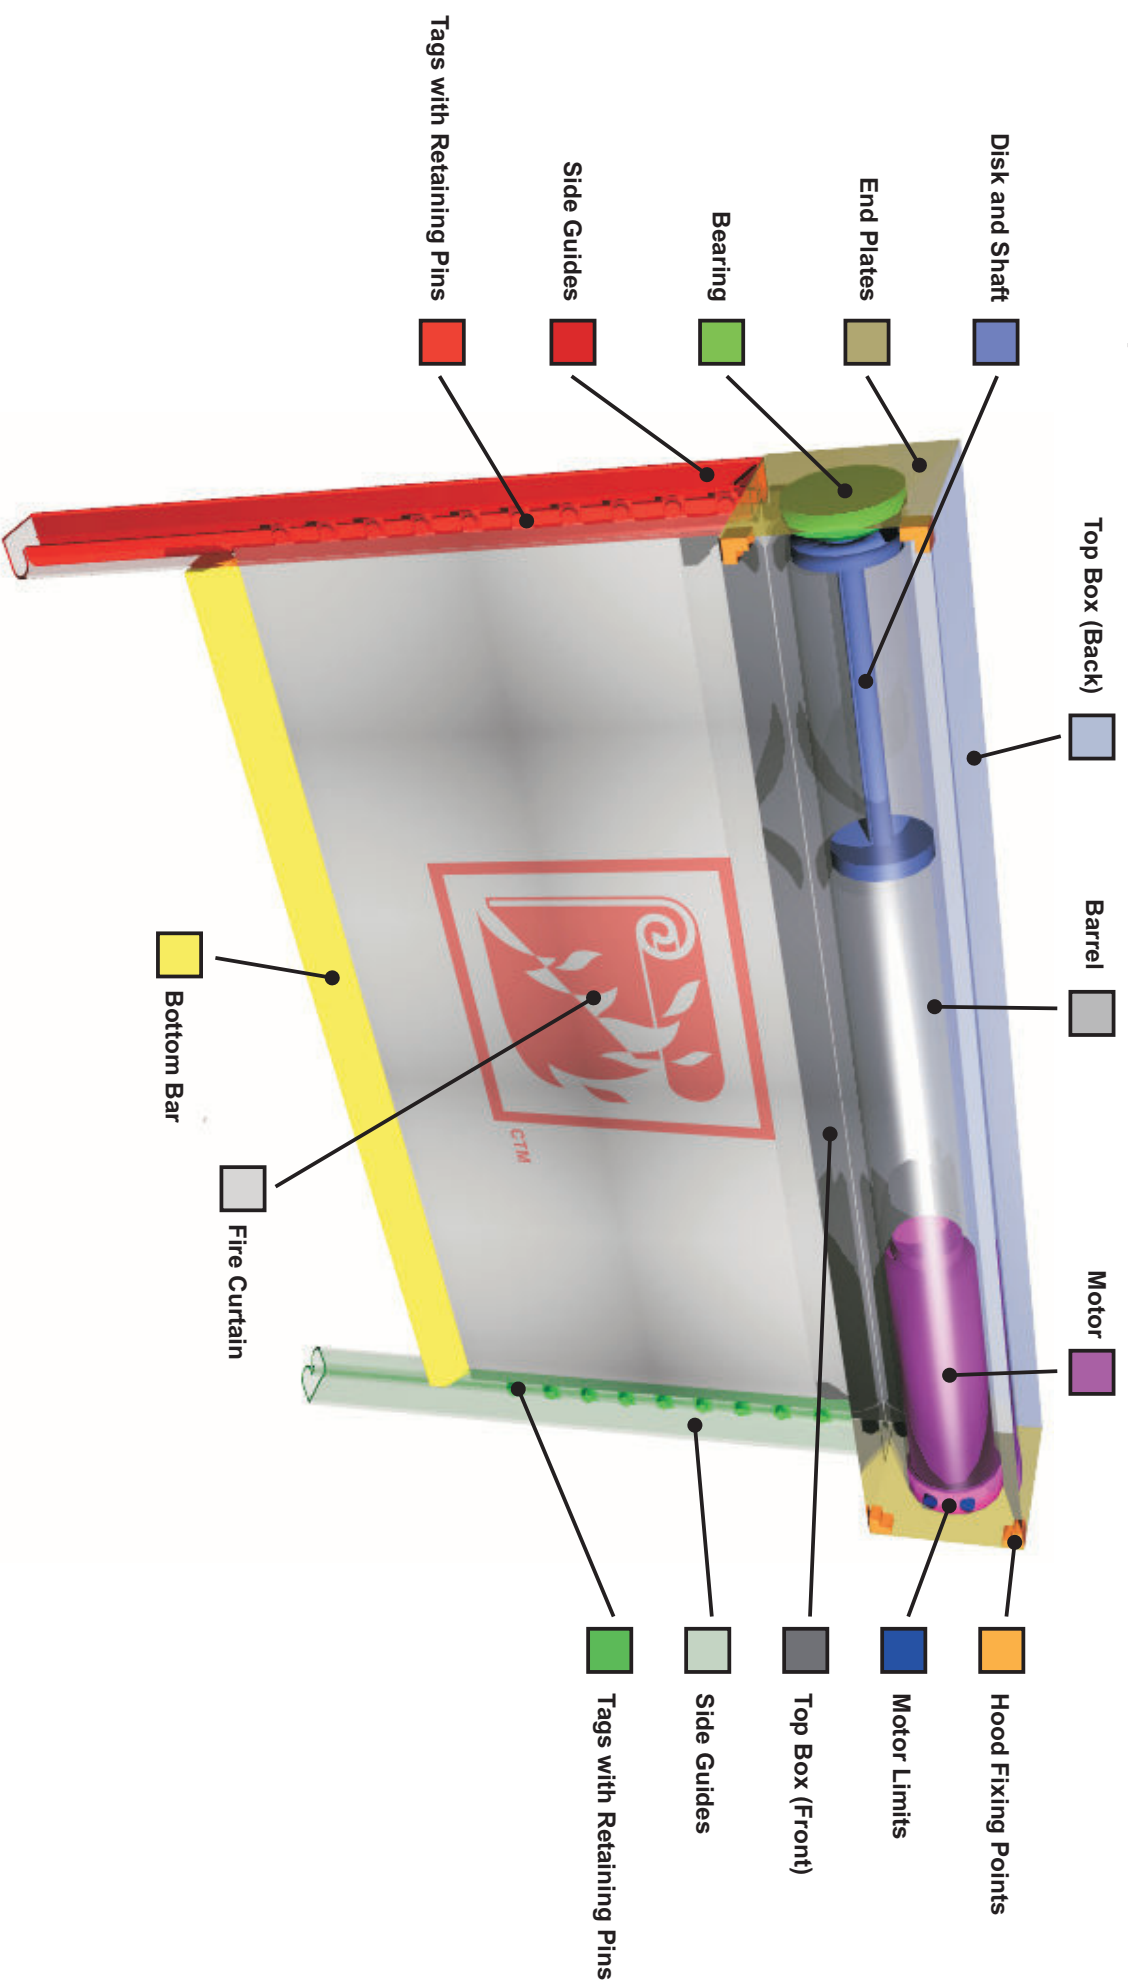

Single Barrel Fire Curtain Explained

Client

Fire Curtains Ltd

Unit 14, St. Marks Works
 Foundry Lane
 Leicester
 Leicestershire LE13WU
www/firecurtains.net

Tel: +44 (0)116 262 7770
 Fax: +44 (0)116 262 8080

Drawing and design © copyright Fire Curtains Ltd

Date

6th June 2008

Drawing

Project Title

Single Barrel Fire Curtain Detailed

Drawing Details

NOT TO SCALE

Notes

Do not scale this drawing
 Do not derive dimensions from digital media

Top bx sizes vary according to height

140mm x x140mm
 160mm x x160mm
 180mm x x180mm