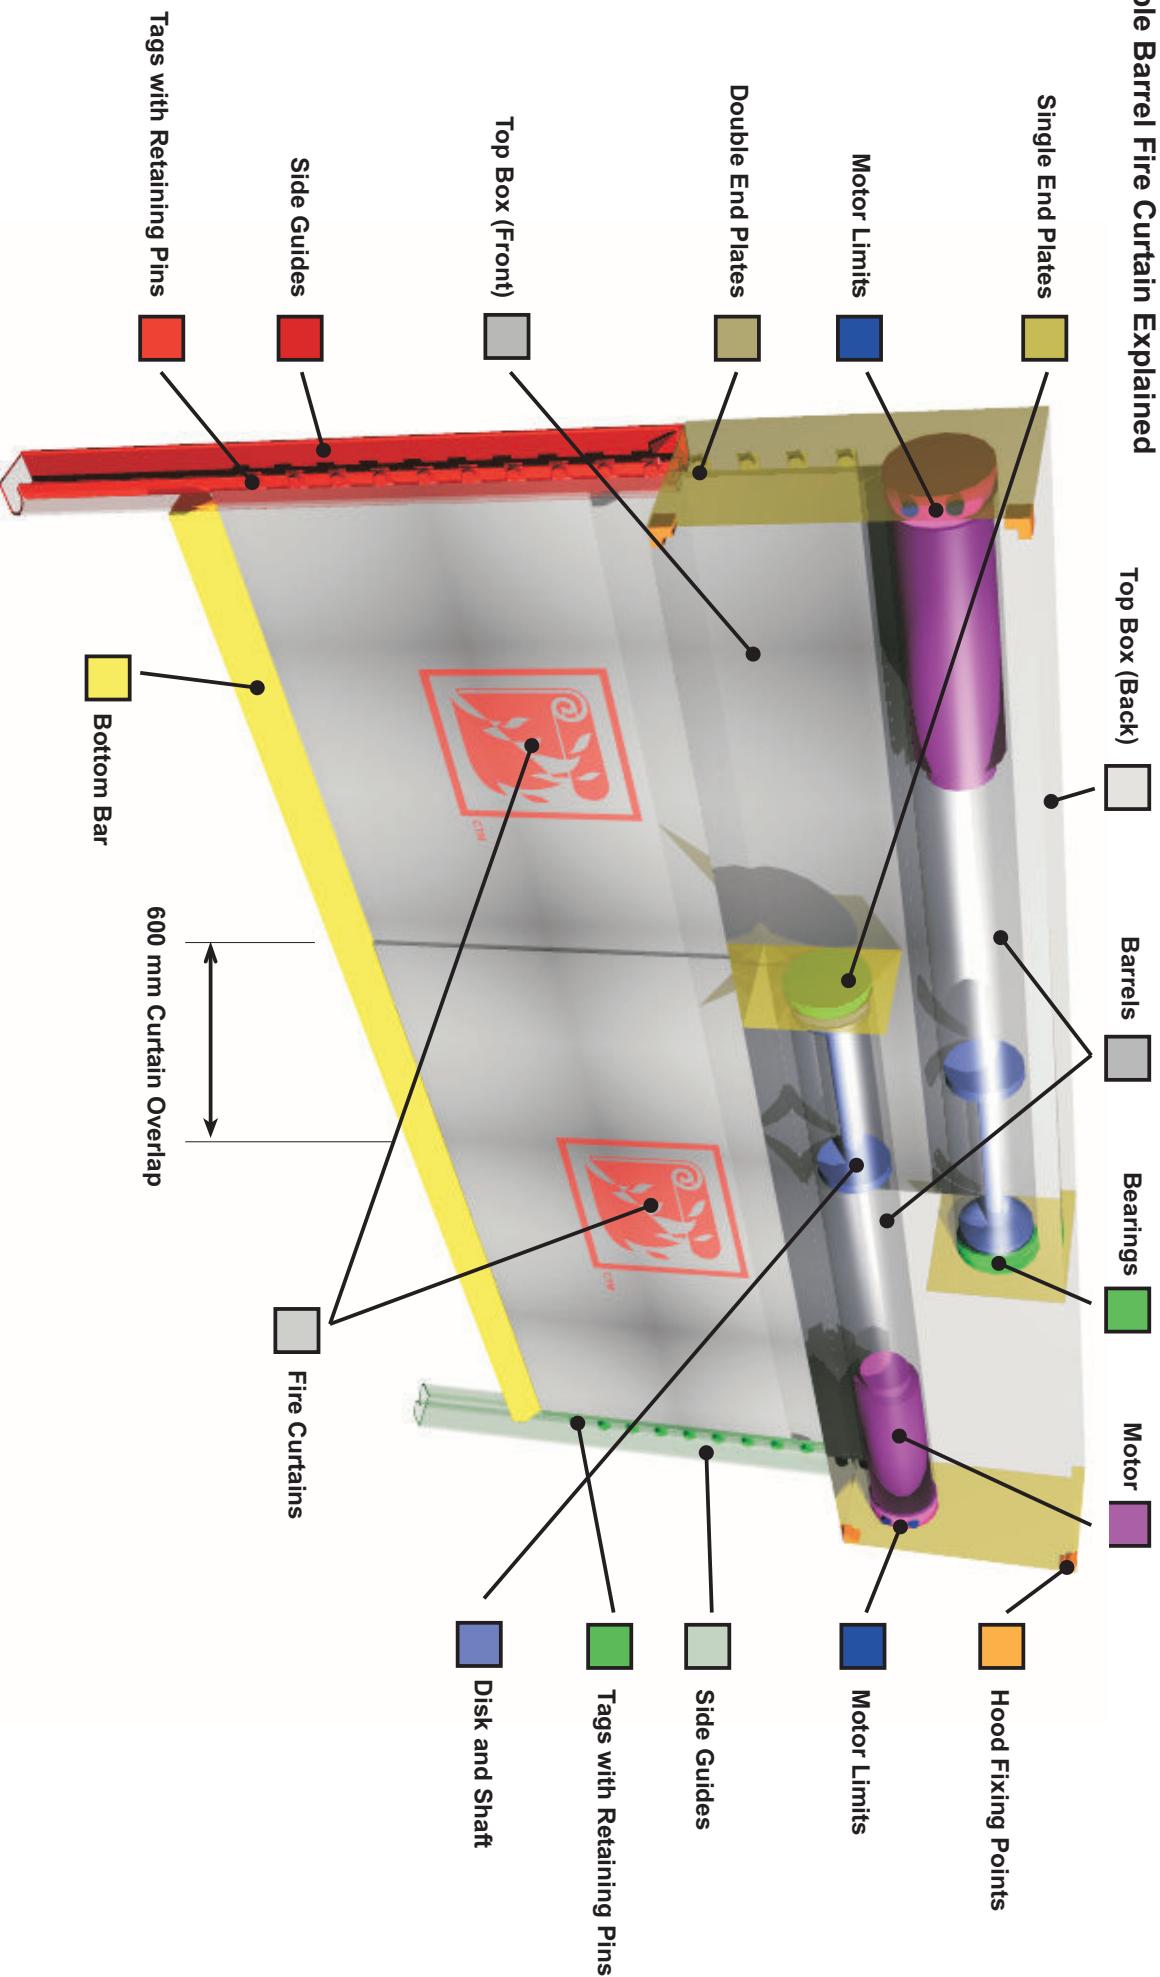

Double Barrel Fire Curtain Explained

 <p>Fire Curtains Ltd Unit 14, St. Marks Works Foundry Lane Leicester Leicestershire LE13WU www.firecurtains.net Tel: +44 (0)116 262 7770 Fax: +44 (0)116 262 8080</p>		<p>Client Fire Curtains Ltd</p>		<p>Date 6th June 2008</p>		<p>Drawing #</p>	
<p>Project Title Double Barrel Fire Curtain Detailed</p>		<p>Drawing Details NOT TO SCALE</p>		<p>Notes Do not scale this drawing Do not derive dimensions from digital media Top bx sizes vary according to height 140mm x x280mm 160mm x x320mm 180mm x x360mm</p>			